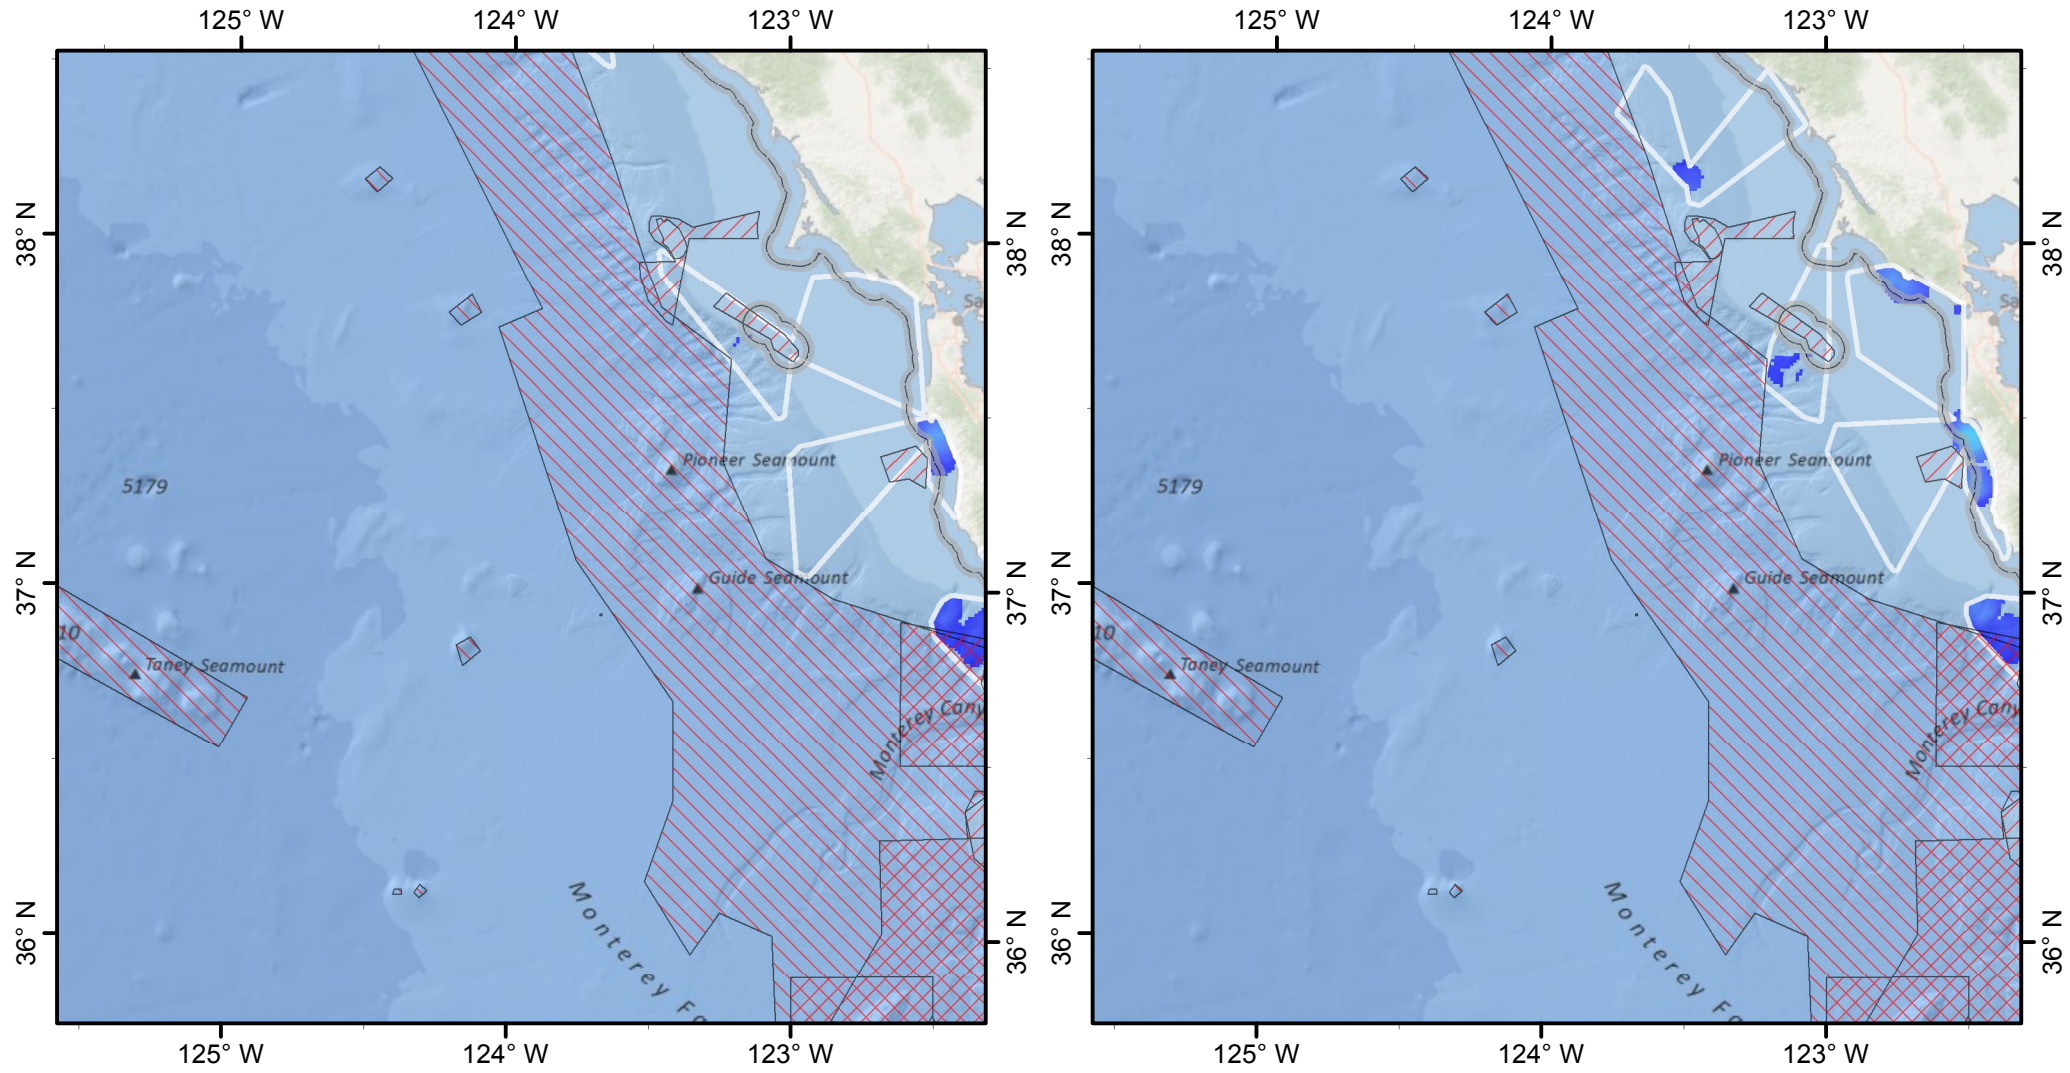

Before **Fixed Gear Fishing Effort (WCGOP)** After

Map Scale: 1:2,400,000
Date Saved: 20 Aug 2012

Authors: Curt Whitmire & Marlene Bellman (NMFS/NWFSC)

Map 5 of 9

Search Radius: 5,000 m
Cell Size: 1,000 m